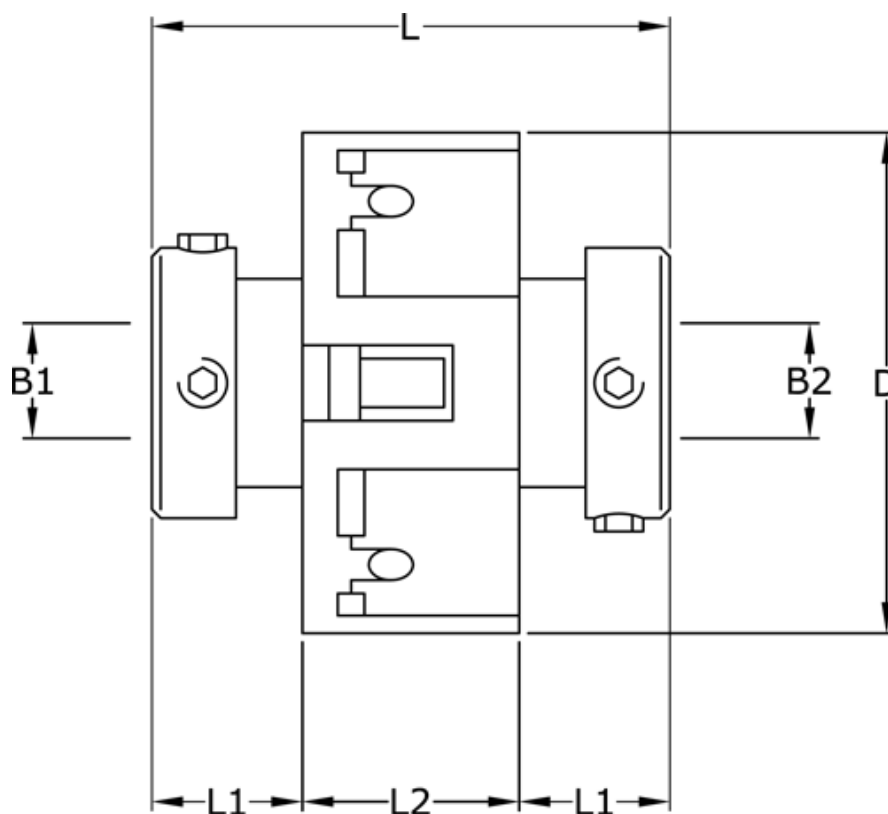

Article number: 3322203703848

Description: Uni-Lat Coupling size 203.70.38.48  
set screw hub, bore 14/20 mm

## Measures

B1	= 14
B2	= 20
D	= 70
L	= 74.0
L1	= 28.5
L2	= 17.0
Screw	= M6